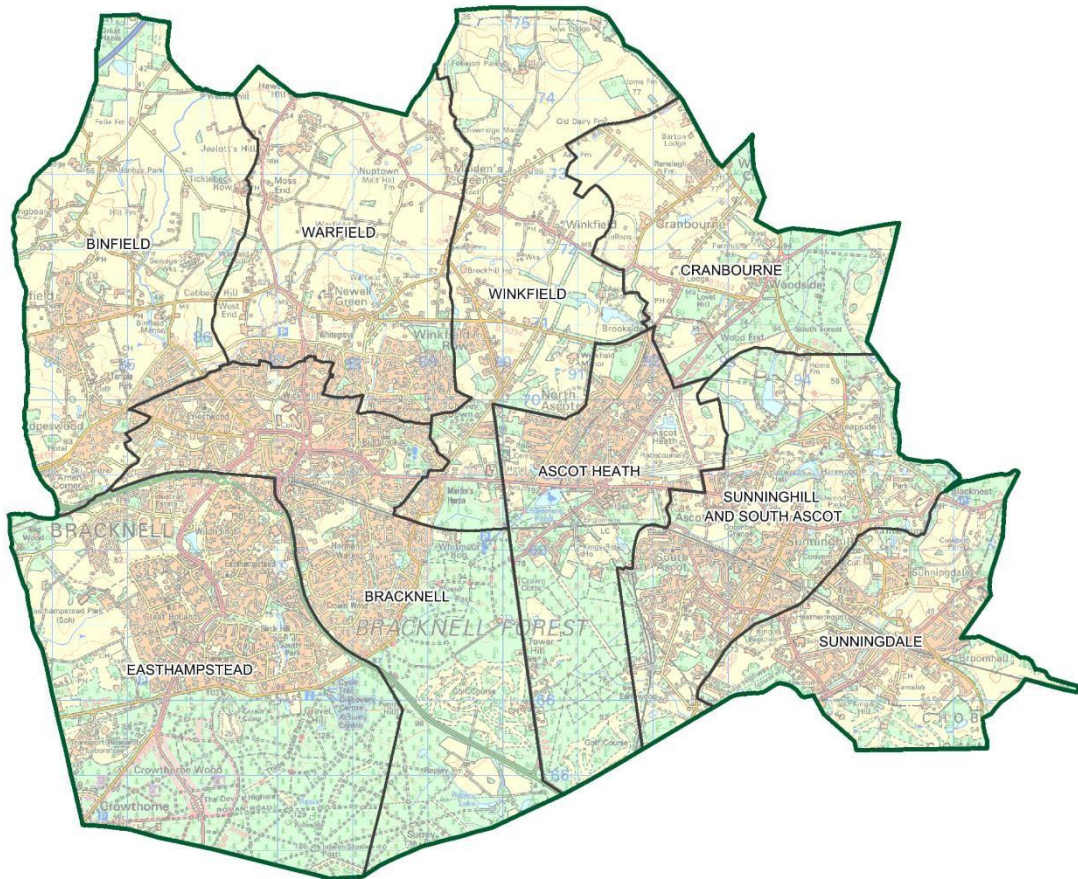

# Diocese of Oxford - Bracknell Deanery Overview by Parish 2015

© Crown copyright and database rights 2013. Ordnance Survey licence number 100040148.  
Digital map from Dotted Eyes. Reproduced by permission of Ordnance Survey on behalf of HMSO.  
© Crown copyright and database rights 2013. All rights reserved. Ordnance Survey licence number 100019918.

# Diocese of Oxford - Sonning Deanery Overview by Parish 2015

 Deanery Boundaries  
 Extra parochial areas

© Crown copyright and database rights 2013. Ordnance Survey licence number 100040148.  
Digital map from Dotted Eyes. Reproduced by permission of Ordnance Survey on behalf of HMSO.  
© Crown copyright and database rights 2013. All rights reserved. Ordnance Survey licence number 100019918.