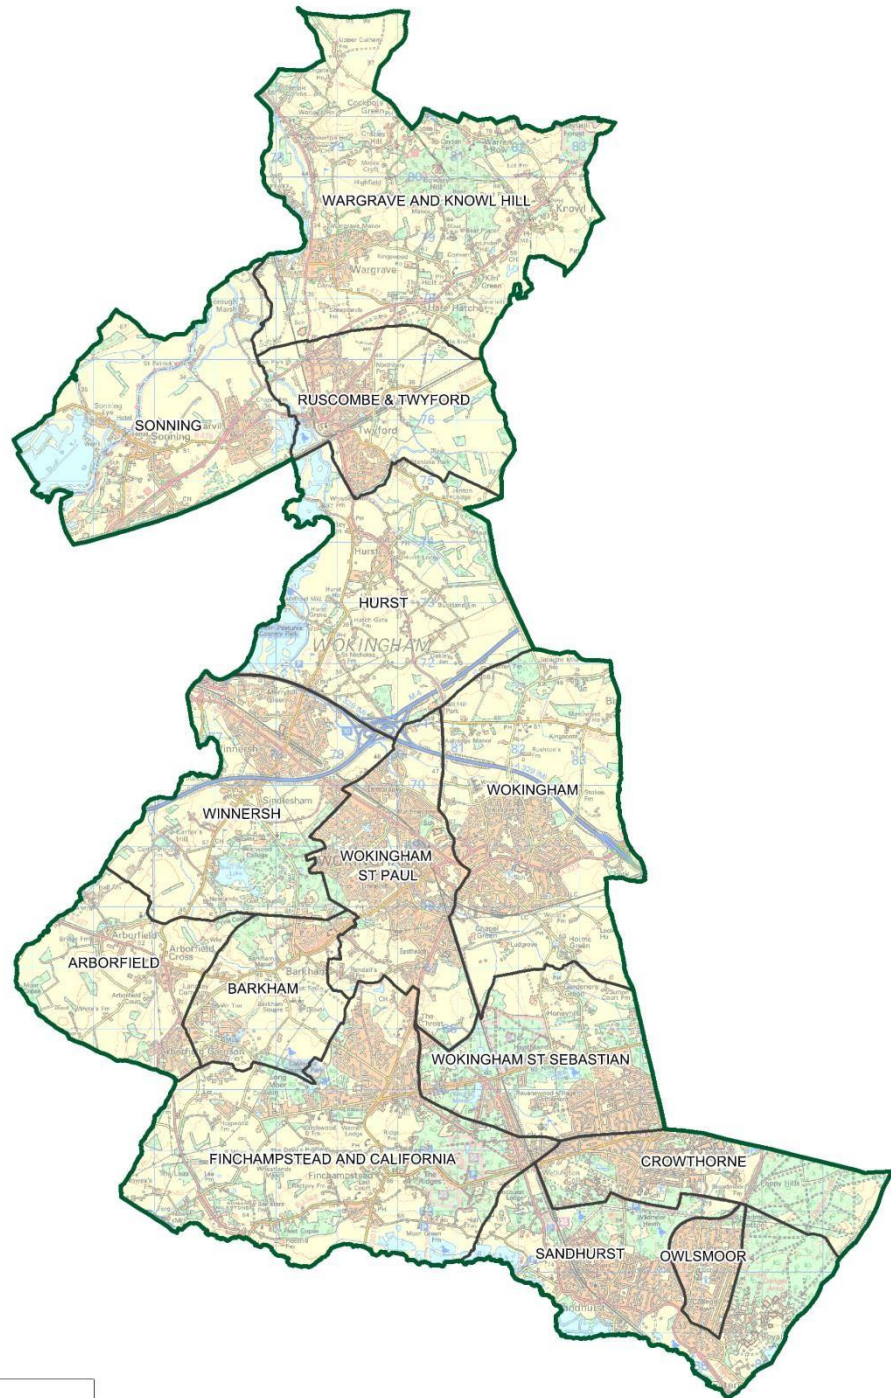

# Diocese of Oxford - Bracknell Deanery Overview by Parish 2015

© Crown copyright and database rights 2013. Ordnance Survey licence number 100040148.  
Digital map from Dotted Eyes. Reproduced by permission of Ordnance Survey on behalf of HMSO.  
© Crown copyright and database rights 2013. All rights reserved. Ordnance Survey licence number 100019918.

# Diocese of Oxford - Sonning Deanery Overview by Parish 2015

 Deanery Boundaries  
 Extra parochial areas

© Crown copyright and database rights 2013. Ordnance Survey licence number 100040148.  
Digital map from Dotted Eyes. Reproduced by permission of Ordnance Survey on behalf of HMSO.  
© Crown copyright and database rights 2013. All rights reserved. Ordnance Survey licence number 100019918.